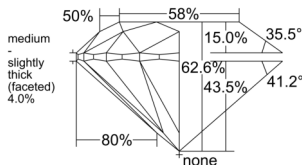

GIA®

FACSIMILE

GIA REPORT 7512977459

Verify this report at GIA.edu

GIA NATURAL DIAMOND DOSSIER®

May 13, 2025
GIA Report Number 7512977459
Shape and Cutting Style ..... Round Brilliant
Measurements ..... 5.37 - 5.40 x 3.37 mm

GRADING RESULTS

Carat Weight ..... 0.60 carat
Color Grade ..... G
Clarity Grade ..... Internally Flawless
Cut Grade ..... Excellent

ADDITIONAL GRADING INFORMATION

Polish ..... Excellent
Symmetry ..... Excellent
Fluorescence ..... Faint
Clarity Characteristics ..... Minor Details of Polish
Inspection(s): GIA 7512977459

PROPORTIONS

GRADING SCALES

GIA COLOR SCALE

COLORESS	D
	E
	F
	G
	H
	I
	J
NEAR COLORESS	K
	L
FAIN	M
	N
	O
	P
VERY FAINT	Q
	R
	S
	T
	U
	V
	W
	X
	Y
LIGHT	Z

GIA CLARITY SCALE

FLAWLESS	INTERNAL FLAWLESS	VERY VERY SLIGHTLY INCLUDED	VERY SLIGHTLY INCLUDED	SLIGHTLY INCLUDED	INCLUDED	
			VVS₁			
			VVS₂			
			VS₁			
			VS₂			
			SI₁			
			SI₂			
			I₁			
			I₂			
			I₃			

GIA CUT SCALE

EXCELLENT
VERY GOOD
GOOD
FAIR
POOR