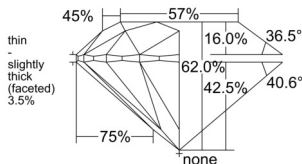

GIA®

FACSIMILE

GIA REPORT 7512892249

Verify this report at GIA.edu

GIA NATURAL DIAMOND DOSSIER®

April 15, 2025
GIA Report Number 7512892249
Shape and Cutting Style ..... Round Brilliant
Measurements ..... 5.31 - 5.33 x 3.30 mm

GRADING RESULTS

Carat Weight ..... 0.58 carat
Color Grade ..... E
Clarity Grade VS1
Cut Grade ..... Excellent

ADDITIONAL GRADING INFORMATION

Polish ..... Excellent
Symmetry ..... Excellent
Fluorescence ..... None
Clarity Characteristics ..... Feather, Cloud, Pinpoint
Inscription(s): GIA 7512892249

PROPORTIONS

GRADING SCALES

GIA COLOR SCALE	GIA CLARITY SCALE	GIA CUT SCALE	
COLOURLESS D	FLAWLESS	EXCELLENT	
E	INTERNALLY FLAWLESS		
F		VVS₁	VERY GOOD
G	VVS₂		
H	VS₁	GOOD	
I	VS₂		
J	SI₁	FAIR	
K	SI₂		
L	I₁	POOR	
M	I₂		
N	I₃		
O			
P			
Q			
R			
S			
T			
U			
V			
W			
X			
Y			
Z