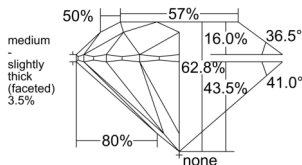

GIA®

FACSIMILE

GIA REPORT 7512313921

Verify this report at gia.edu

GIA NATURAL DIAMOND DOSSIER®

January 29, 2025
GIA Report Number 7512313921
Shape and Cutting Style ..... Round Brilliant
Measurements ..... 5.81 - 5.85 x 3.66 mm

GRADING RESULTS

Carat Weight ..... 0.77 carat
Color Grade ..... E
Clarity Grade VVS2
Cut Grade ..... Excellent

ADDITIONAL GRADING INFORMATION

Polish ..... Excellent
Symmetry ..... Excellent
Fluorescence ..... Faint
Clarity Characteristics ..... Pinpoint, Cloud
Inscription(s): GIA 7512313921

PROPORTIONS

GRADING SCALES

GIA COLOR SCALE	GIA CLARITY SCALE	GIA CUT SCALE	
D	FLAWLESS	EXCELLENT	
E	INTERNALLY FLAWLESS		
F		VVS₁	VERY GOOD
G	VVS₂		
H	VS₁	GOOD	
I	VS₂		
J	SI₁	FAIR	
K	SI₂		
L	I₁	POOR	
M	I₂		
N	I₃		
O			
P			
Q			
R			
S			
T			
U			
V			
W			
X			
Y			
Z