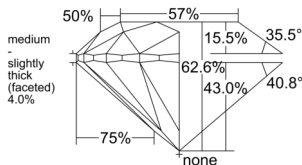

GIA®

FACSIMILE

GIA REPORT 7511959800

Verify this report at GIA.edu

GIA NATURAL DIAMOND DOSSIER®

May 08, 2025
GIA Report Number 7511959800
Shape and Cutting Style ..... Round Brilliant
Measurements ..... 4.90 - 4.92 x 3.07 mm

GRADING RESULTS

Carat Weight ..... 0.46 carat
Color Grade ..... D
Clarity Grade VVS1
Cut Grade ..... Excellent

ADDITIONAL GRADING INFORMATION

Polish ..... Excellent
Symmetry ..... Excellent
Fluorescence ..... Faint
Clarity Characteristics ..... Pinpoint
Inscription(s): GIA 7511959800

PROPORTIONS

Profile to actual proportions

GRADING SCALES

GIA COLOR SCALE	GIA CLARITY SCALE	GIA CUT SCALE
COLOURLESS	FLAWLESS	EXCELLENT
D	INTERNALLY FLAWLESS	
E	VVS₁	VERY GOOD
F		
G	VS₁	GOOD
H		
I	SI₁	FAIR
J		
K	I₁	POOR
L		
M	I₂	
N		
O	I₃	
P		
Q		
R		
S		
T		
U		
V		
W		
X		
Y		
Z