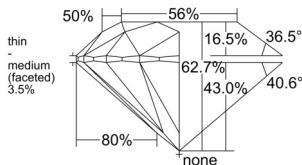

GIA®

FACSIMILE

GIA REPORT 7511915872

Verify this report at gia.edu

GIA NATURAL DIAMOND DOSSIER®

April 22, 2025
GIA Report Number 7511915872
Shape and Cutting Style ..... Round Brilliant
Measurements ..... 5.43 - 5.46 x 3.42 mm

GRADING RESULTS

Carat Weight ..... 0.62 carat
Color Grade I
Clarity Grade S11
Cut Grade ..... Excellent

ADDITIONAL GRADING INFORMATION

Polish ..... Excellent
Symmetry ..... Excellent
Fluorescence ..... None
Clarity Characteristics..... Feather, Crystal, Cloud
Inspection(s): GIA 7511915872

PROPORTIONS

GRADING SCALES

GIA COLOR SCALE

COLORESS	D
	E
	F
	G
	H
	I
	J
NEAR COLORESS	K
	L
FANIT	M
	N
	O
	P
VERY LIGHT	Q
	R
	S
	T
	U
	V
	W
	X
	Y
LIGHT	Z

GIA CLARITY SCALE

VERY VERY SLIGHTLY INCLUDED	FLAWLESS
	INTERNALLY FLAWLESS
VERY SLIGHTLY INCLUDED	VVS₁
	VVS₂
SLIGHTLY INCLUDED	VS₁
	VS₂
INCLUDED	SI₁
	SI₂
	I₁
	I₂
	I₃

GIA CUT SCALE

EXCELLENT
VERY GOOD
GOOD
FAIR
POOR