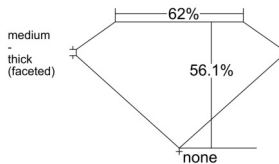

GIA®

FACSIMILE

GIA REPORT 7511797130

Verify this report at GIA.edu

GIA NATURAL DIAMOND DOSSIER®

April 03, 2025
GIA Report Number 7511797130
Shape and Cutting Style ..... Heart Brilliant
Measurements ..... 4.87 x 5.69 x 3.20 mm

GRADING RESULTS

Carat Weight ..... 0.52 carat
Color Grade ..... F
Clarity Grade VS1

ADDITIONAL GRADING INFORMATION

Polish ..... Excellent
Symmetry ..... Excellent
Fluorescence ..... Faint
Clarity Characteristics..... Crystal, Pinpoint
Inscription(s): GIA 7511797130

PROPORTIONS

Profile not to actual proportions

GRADING SCALES

GIA COLOR SCALE		GIA CLARITY SCALE	
COLORLESS	D	VERY VERY SLIGHTLY INCLUDED	FLAWLESS
	E		INTERNALLY FLAWLESS
	F		VVS₁
	G		VVS₂
	H		VS₁
	I		VS₂
	J		SI₁
	K		SI₂
	L		I₁
	M		I₂
NEAR COLORLESS	N	SLIGHTLY INCLUDED	I₃
	O		
	P		
	Q		
FAINT	R		
	S		
	T		
	U		
VERY LIGHT	V		
	W		
	X		
	Y		
LIGHT	Z