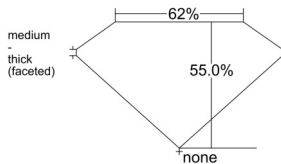

GIA®

FACSIMILE

GIA REPORT 7511659455

Verify this report at GIA.edu

GIA NATURAL DIAMOND DOSSIER®

March 20, 2025
GIA Report Number 7511659455
Shape and Cutting Style ..... Heart Brilliant
Measurements ..... 5.66 x 6.25 x 3.44 mm

GRADING RESULTS

Carat Weight ..... 0.74 carat
Color Grade ..... D
Clarity Grade SI1

ADDITIONAL GRADING INFORMATION

Polish ..... Very Good
Symmetry ..... Excellent
Fluorescence ..... Faint
Clarity Characteristics ..... Crystal
Inscription(s): GIA 7511659455

PROPORTIONS

Profile not to actual proportions

GRADING SCALES

GIA COLOR SCALE		GIA CLARITY SCALE	
COLORLESS	D	VERY VERY SLIGHTLY INCLUDED	FLAWLESS
	E		INTERNALLY FLAWLESS
	F		VVS₁
	G		VVS₂
	H		VS₁
	I		VS₂
	J		SI₁
	K		SI₂
	L		I₁
	M		I₂
NEAR COLORLESS	N	SLIGHTLY INCLUDED	I₃
	O		
	P		
	Q		
FAINT	R		
	S		
	T		
	U		
VERT LIGHT	V		
	W		
	X		
	Y		
LIGHT	Z