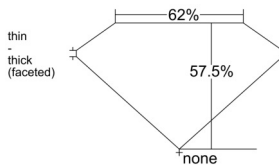

GIA®

FACSIMILE

GIA REPORT

7511454567

Verify this report at GIA.edu

GIA NATURAL DIAMOND DOSSIER®

February 18, 2025

GIA Report Number 7511454567

Shape and Cutting Style ..... Heart Brilliant

Measurements ..... 4.77 x 5.66 x 3.25 mm

GRADING RESULTS

Carat Weight ..... 0.51 carat

Color Grade ..... G

Clarity Grade VS1

ADDITIONAL GRADING INFORMATION

Polish ..... Excellent

Symmetry ..... Excellent

Fluorescence ..... None

Clarity Characteristics ..... Cloud, Knot, Needle

Inscription(s): GIA 7511454567

PROPORTIONS

Profile not to actual proportions

GRADING SCALES

GIA COLOR SCALE		GIA CLARITY SCALE			
COLORLESS	D	VERY VERY SLIGHTLY INCLUDED	FLAWLESS		
	E		INTERNALLY FLAWLESS		
	F	VERY SLIGHTLY INCLUDED	VVS₁		
	G		VVS₂		
	H		VS₁		
	NEAR COLORLESS	I	SLIGHTLY INCLUDED	VS₂	
		J		SI₁	
		FAINT	K	INCLUDED	SI₂
			L		I₁
			M		I₂
VERTICALLY LIGHT	N	INCLUDED	I₃		
	O				
	P				
	Q				
	R				
	S				
LIGHT	T				
	U				
	V				
	W				
	X				
Y					
Z