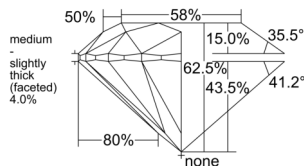

GIA®

FACSIMILE

GIA REPORT

7511383214

Verify this report at GIA.edu

GIA NATURAL DIAMOND DOSSIER®

February 26, 2025

GIA Report Number 7511383214

Shape and Cutting Style ..... Round Brilliant

Measurements ..... 5.40 - 5.43 x 3.39 mm

GRADING RESULTS

Carat Weight ..... 0.61 carat

Color Grade ..... E

Clarity Grade VS1

Cut Grade ..... Excellent

ADDITIONAL GRADING INFORMATION

Polish ..... Excellent

Symmetry ..... Excellent

Fluorescence ..... None

Clarity Characteristics..... Feather, Cloud, Needle, Pinpoint

Inscription(s): GIA 7511383214

PROPORTIONS

Profile to actual proportions