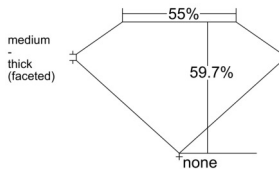

GIA®

FACSIMILE

GIA REPORT 7511142088

Verify this report at GIA.edu

GIA NATURAL DIAMOND DOSSIER®

January 08, 2025
GIA Report Number 7511142088
Shape and Cutting Style ..... Heart Brilliant
Measurements ..... 5.19 x 5.76 x 3.44 mm

GRADING RESULTS

Carat Weight ..... 0.60 carat
Color Grade ..... G
Clarity Grade VS1

ADDITIONAL GRADING INFORMATION

Polish ..... Excellent
Symmetry ..... Excellent
Fluorescence ..... Faint
Clarity Characteristics ..... Crystal, Pinpoint
Inscription(s): GIA 7511142088

PROPORTIONS

Profile not to actual proportions

GRADING SCALES

GIA COLOR SCALE		GIA CLARITY SCALE			
COLORLESS	D	VERY VERY SLIGHTLY INCLUDED	FLAWLESS		
	E		INTERNALLY FLAWLESS		
	F	VERY SLIGHTLY INCLUDED	VVS₁		
	G		VVS₂		
	H		VS₁		
	NEAR COLORLESS	I	SLIGHTLY INCLUDED	VS₂	
		J		SI₁	
		FAINT	K	INCLUDED	SI₂
			L		I₁
			M		I₂
VERT LIGHT	N		INCLUDED	I₃	
	O				
	P				
	Q				
	R				
	S				
LIGHT	T				
	U				
	V				
	W				
	X				
Y					
Z