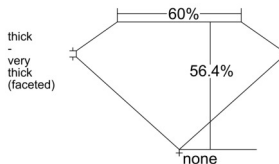

GIA®

FACSIMILE

GIA REPORT

7511031034

Verify this report at GIA.edu

GIA NATURAL DIAMOND DOSSIER®

December 20, 2024
GIA Report Number 7511031034
Shape and Cutting Style ..... Heart Brilliant
Measurements ..... 5.77 x 6.47 x 3.65 mm

GRADING RESULTS

Carat Weight ..... 0.81 carat
Color Grade ..... D
Clarity Grade SI2

ADDITIONAL GRADING INFORMATION

Polish ..... Excellent
Symmetry ..... Very Good
Fluorescence ..... None
Clarity Characteristics ..... Feather
Inscription(s): GIA 7511031034

PROPORTIONS

Profile not to actual proportions

GRADING SCALES

GIA COLOR SCALE		GIA CLARITY SCALE			
COLORLESS	D	VERY VERY SLIGHTLY INCLUDED	FLAWLESS		
	E		INTERNALLY FLAWLESS		
	F	VERY SLIGHTLY INCLUDED	VVS₁		
	G		VVS₂		
	H		VS₁		
	NEAR COLORLESS	I	SLIGHTLY INCLUDED	VS₂	
		J		SI₁	
		FAINT	K	INCLUDED	SI₂
			L		I₁
			M		I₂
VERT LIGHT	N	LIGHT	I₃		
	O				
	P				
	Q				
	R				
	S				
	T				
LIGHT	U				
	V				
	W				
	X				
Y					
Z