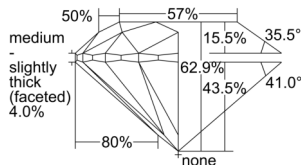

GIA®

FACSIMILE

GIA REPORT 7508843211

Verify this report at GIA.edu

GIA NATURAL DIAMOND DOSSIER®

November 13, 2024
GIA Report Number 7508843211
Shape and Cutting Style ..... Round Brilliant
Measurements ..... 5.00 - 5.06 x 3.16 mm

GRADING RESULTS

Carat Weight ..... 0.50 carat
Color Grade ..... F
Clarity Grade VVS1
Cut Grade ..... Excellent

ADDITIONAL GRADING INFORMATION

Polish ..... Excellent
Symmetry ..... Very Good
Fluorescence ..... None
Clarity Characteristics ..... Cloud, Pinpoint, Feather
Inspection(s): GIA 7508843211

PROPORTIONS

Profile to actual proportions

GRADING SCALES

GIA COLOR SCALE	GIA CLARITY SCALE	GIA CUT SCALE	
D	FLAWLESS	EXCELLENT	
E	INTERNALLY FLAWLESS		
F		VVS₁	VERY GOOD
G	VVS₂		
H	VS₁	GOOD	
I	VS₂		
J	SI₁	FAIR	
K	SI₂		
L	I₁	POOR	
M			
N			
O	I₂		
P			
Q			
R	I₃		
S			
T			
U			
V			
W			
X			
Y			
Z