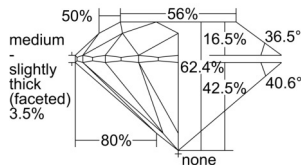

GIA®

FACSIMILE

GIA REPORT 7508635912

Verify this report at GIA.edu

GIA NATURAL DIAMOND DOSSIER®

October 14, 2024
GIA Report Number 7508635912
Shape and Cutting Style ..... Round Brilliant
Measurements ..... 5.38 - 5.43 x 3.37 mm

GRADING RESULTS

Carat Weight ..... 0.61 carat
Color Grade ..... G
Clarity Grade VVS1
Cut Grade ..... Excellent

ADDITIONAL GRADING INFORMATION

Polish ..... Excellent
Symmetry ..... Excellent
Fluorescence ..... Faint
Clarity Characteristics ..... Pinpoint
Inscription(s): GIA 7508635912

PROPORTIONS

Profile to actual proportions

GRADING SCALES

GIA COLOR SCALE	GIA CLARITY SCALE	GIA CUT SCALE
D	FLAWLESS	EXCELLENT
E	FLAWLESS	
F	INTERNALLY FLAWLESS	VERY GOOD
G	FLAWLESS	
H	VVS₁	GOOD
I	VVS₂	
J	VS₁	FAIR
K	VS₂	
L	SI₁	POOR
M	SI₂	
N	I₁	
O	I₂	
P	I₃	
Q		
R		
S		
T		
U		
V		
W		
X		
Y		
Z