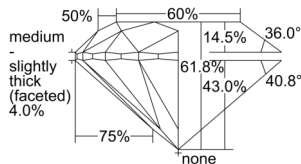

GIA®

FACSIMILE

GIA REPORT 7508522728

Verify this report at GIA.edu

GIA NATURAL DIAMOND DOSSIER®

October 02, 2024
GIA Report Number 7508522728
Shape and Cutting Style ..... Round Brilliant
Measurements ..... 5.26 - 5.29 x 3.26 mm

GRADING RESULTS

Carat Weight ..... 0.56 carat
Color Grade ..... H
Clarity Grade S11
Cut Grade ..... Excellent

ADDITIONAL GRADING INFORMATION

Polish ..... Excellent
Symmetry ..... Excellent
Fluorescence ..... None
Clarity Characteristics..... Cloud, Feather
Inscription(s): GIA 7508522728

PROPORTIONS

Profile to actual proportions

GRADING SCALES

GIA COLOR SCALE	GIA CLARITY SCALE	GIA CUT SCALE	
D	FLAWLESS	EXCELLENT	
E	INTERNALLY FLAWLESS		
F		VVS₁	VERY GOOD
G	VVS₂		
H	VS₁	GOOD	
I	VS₂		
J	S1₁	FAIR	
K	S1₂		
L	I₁	POOR	
M	I₂		
N	I₃		
O			
P			
Q			
R			
S			
T			
U			
V			
W			
X			
Y			
Z