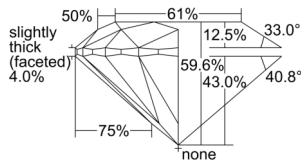

GIA®

FACSIMILE

GIA REPORT 7508512841

Verify this report at GIA.edu

GIA NATURAL DIAMOND DOSSIER®

September 26, 2024
GIA Report Number 7508512841
Shape and Cutting Style ..... Round Brilliant
Measurements ..... 5.42 - 5.47 x 3.24 mm

GRADING RESULTS

Carat Weight ..... 0.60 carat
Color Grade ..... D
Clarity Grade VS1
Cut Grade ..... Excellent

ADDITIONAL GRADING INFORMATION

Polish ..... Excellent
Symmetry ..... Very Good
Fluorescence ..... None
Clarity Characteristics..... Crystal, Indented Natural, Pinpoint
Inscription(s): GIA 7508512841

PROPORTIONS

Profile to actual proportions

GRADING SCALES

GIA COLOR SCALE	GIA CLARITY SCALE	GIA CUT SCALE
D	FLAWLESS	EXCELLENT
E	FLAWLESS	
F	INTERNALLY FLAWLESS	VERY GOOD
G	FLAWLESS	
H	VVS₁	GOOD
I	VVS₂	
J	VS₁	FAIR
K	VS₂	
L	SI₁	POOR
M	SI₂	
N	I₁	
O	I₂	
P	I₃	
Q		
R		
S		
T		
U		
V		
W		
X		
Y		
Z