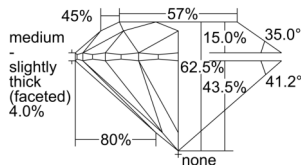

GIA®

FACSIMILE

GIA REPORT 7508499831

Verify this report at GIA.edu

GIA NATURAL DIAMOND DOSSIER®

September 26, 2024
GIA Report Number **7508499831**
Shape and Cutting Style ..... **Round Brilliant**
Measurements ..... **4.56 - 4.59 x 2.86 mm**

GRADING RESULTS

Carat Weight ..... **0.36 carat**
Color Grade ..... **F**
Clarity Grade **S12**
Cut Grade ..... **Excellent**

ADDITIONAL GRADING INFORMATION

Polish ..... **Excellent**
Symmetry ..... **Excellent**
Fluorescence ..... **None**
Clarity Characteristics ..... **Cloud**
Inscription(s): **GIA 7508499831**

PROPORTIONS

Profile to actual proportions

GRADING SCALES

GIA COLOR SCALE	GIA CLARITY SCALE	GIA CUT SCALE
Colorless	Flawless	Excellent
Near Colorless	Internally Flawless	
Faint	VVS₁	Very Good
Very Light	VVS₂	
Light	VS₁	Good
	VS₂	
	S1₁	Fair
	S1₂	
	I₁	Poor
	I₂	
	I₃