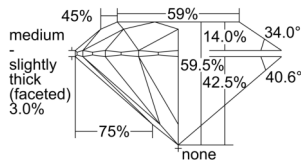

GIA®

FACSIMILE

GIA NATURAL DIAMOND DOSSIER®

September 20, 2024
GIA Report Number 7508467201
Shape and Cutting Style ..... Round Brilliant
Measurements ..... 5.87 - 5.90 x 3.50 mm

GRADING RESULTS

Carat Weight ..... 0.74 carat
Color Grade ..... D
Clarity Grade VS1
Cut Grade ..... Excellent

ADDITIONAL GRADING INFORMATION

Polish ..... Excellent
Symmetry ..... Excellent
Fluorescence ..... Faint
Clarity Characteristics ..... Crystal
Inscription(s): GIA 7508467201

GIA REPORT 7508467201

Verify this report at GIA.edu

PROPORTIONS

Profile to actual proportions

GRADING SCALES

GIA COLOR SCALE	GIA CLARITY SCALE	GIA CUT SCALE	
D	FLAWLESS	EXCELLENT	
E	INTERNALLY FLAWLESS		
F		VVS₁	VERY GOOD
G	VVS₂		
H	VS₁	GOOD	
I	VS₂		
J	SI₁	FAIR	
K	SI₂		
L	I₁	POOR	
M	I₂		
N	I₃		
O			
P			
Q			
R			
S			
T			
U			
V			
W			
X			
Y			
Z