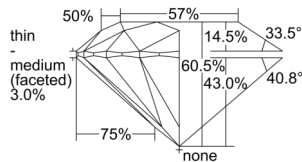

GIA®

FACSIMILE

GIA REPORT 7508253896

Verify this report at GIA.edu

GIA NATURAL DIAMOND DOSSIER®

August 22, 2024
GIA Report Number 7508253896
Shape and Cutting Style ..... Round Brilliant
Measurements ..... 4.41 - 4.43 x 2.68 mm

GRADING RESULTS

Carat Weight ..... 0.31 carat
Color Grade ..... D
Clarity Grade S11
Cut Grade ..... Excellent

ADDITIONAL GRADING INFORMATION

Polish ..... Excellent
Symmetry ..... Excellent
Fluorescence ..... None
Clarity Characteristics ..... Feather, Crystal
Inscription(s): GIA 7508253896

PROPORTIONS

Profile to actual proportions

GRADING SCALES

GIA COLOR SCALE	GIA CLARITY SCALE	GIA CUT SCALE	
D	FLAWLESS	EXCELLENT	
E	INTERNALLY FLAWLESS		
F		VVS₁	VERY GOOD
G	VVS₂		
H	VS₁	GOOD	
I	VS₂		
J	S1₁	FAIR	
K	S1₂		
L	I₁	POOR	
M	I₂		
N	I₃		
O			
P			
Q			
R			
S			
T			
U			
V			
W			
X			
Y			
Z