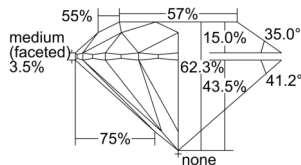

GIA®

FACSIMILE

GIA REPORT 7506881549

Verify this report at GIA.edu

GIA NATURAL DIAMOND DOSSIER®

November 18, 2024
GIA Report Number 7506881549
Shape and Cutting Style ..... Round Brilliant
Measurements ..... 4.32 - 4.33 x 2.69 mm

GRADING RESULTS

Carat Weight ..... 0.30 carat
Color Grade ..... E
Clarity Grade S11
Cut Grade ..... Excellent

ADDITIONAL GRADING INFORMATION

Polish ..... Excellent
Symmetry ..... Very Good
Fluorescence ..... None
Clarity Characteristics ..... Crystal, Cloud
Inscription(s): GIA 7506881549

PROPORTIONS

Profile to actual proportions

GRADING SCALES

GIA COLOR SCALE	GIA CLARITY SCALE	GIA CUT SCALE	
D	FLAWLESS	EXCELLENT	
E	INTERNALLY FLAWLESS		
F		VVS₁	VERY GOOD
G	VVS₂		
H	VS₁	GOOD	
I	VS₂		
J	S1₁	FAIR	
K	S1₂		
L	I₁	POOR	
M	I₂		
N	I₃		
O			
P			
Q			
R			
S			
T			
U			
V			
W			
X			
Y			
Z