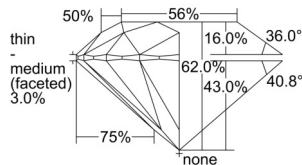

GIA®

FACSIMILE

GIA REPORT

7506874104

Verify this report at GIA.edu

GIA NATURAL DIAMOND DOSSIER®

November 14, 2024
GIA Report Number 7506874104
Shape and Cutting Style ..... Round Brilliant
Measurements ..... 4.72 - 4.75 x 2.93 mm

GRADING RESULTS

Carat Weight ..... 0.40 carat
Color Grade ..... G
Clarity Grade S11
Cut Grade ..... Excellent

ADDITIONAL GRADING INFORMATION

Polish ..... Excellent
Symmetry ..... Excellent
Fluorescence ..... Faint
Clarity Characteristics..... Cloud, Twinning Wisp, Crystal, Feather
Inscription(s): GIA 7506874104

PROPORTIONS

Profile to actual proportions

GRADING SCALES

GIA COLOR SCALE	GIA CLARITY SCALE	GIA CUT SCALE	
D	FLAWLESS	EXCELLENT	
E	INTERNALLY FLAWLESS		
F		VVS₁	VERY GOOD
G	VVS₂		
H	VS₁	GOOD	
I	VS₂		
J	S1₁	FAIR	
K	S1₂		
L	I₁	POOR	
M	I₂		
N	I₃		
O			
P			
Q			
R			
S			
T			
U			
V			
W			
X			
Y			
Z