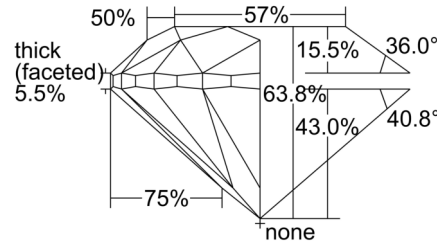

GIA NATURAL DIAMOND GRADING REPORT

November 13, 2024
GIA Report Number 7506847441
Shape and Cutting Style ..... Round Brilliant
Measurements ..... 7.13 - 7.23 x 4.58 mm

GRADING RESULTS

Carat Weight ..... 1.52 carat
Color Grade ..... M
Clarity Grade VVS1
Cut Grade ..... Very Good

ADDITIONAL GRADING INFORMATION

Polish ..... Excellent
Symmetry ..... Very Good
Fluorescence ..... None
Inscription(s): GIA 7506847441

PROPORTIONS

Profile to actual proportions