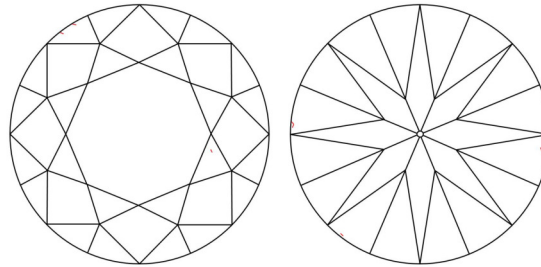

GIA NATURAL DIAMOND GRADING REPORT

November 13, 2024  
 GIA Report Number ..... 7506847441  
 Shape and Cutting Style ..... Round Brilliant  
 Measurements ..... 7.13 - 7.23 x 4.58 mm

GRADING RESULTS

Carat Weight ..... 1.52 carat  
 Color Grade ..... M  
 Clarity Grade ..... VVS1  
 Cut Grade ..... Very Good

KEY TO SYMBOLS\*

 Feather

\* Red symbols denote internal characteristics (inclusions). Green or black symbols denote external characteristics (blemishes). Diagram is an approximate representation of the diamond, and symbols shown indicate type, position, and approximate size of clarity characteristics. All clarity characteristics may not be shown. Details of finish are not shown.