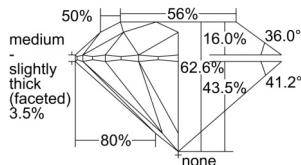

GIA®

FACSIMILE

GIA REPORT 7506834559

Verify this report at GIA.edu

GIA NATURAL DIAMOND DOSSIER®

November 25, 2024
GIA Report Number 7506834559
Shape and Cutting Style ..... Round Brilliant
Measurements ..... 4.46 - 4.47 x 2.79 mm

GRADING RESULTS

Carat Weight ..... 0.34 carat
Color Grade ..... F
Clarity Grade S11
Cut Grade ..... Excellent

ADDITIONAL GRADING INFORMATION

Polish ..... Excellent
Symmetry ..... Excellent
Fluorescence ..... None
Clarity Characteristics ..... Cloud, Feather
Inscription(s): GIA 7506834559

PROPORTIONS

Profile to actual proportions

GRADING SCALES

GIA COLOR SCALE

COLOURLESS	D
	E
	F
	G
	H
NEAR COLOURLESS	I
	J
	K
	L
FAIN	M
	N
	O
	P
VERY LIGHT	Q
	R
	S
	T
	U
	V
	W
	X
	Y
LIGHT	Z

GIA CLARITY SCALE

FLAWLESS	VERY VERY SLIGHTLY INCLUDED	VVS₁	
			VVS₂
INTERNALLY FLAWLESS	VERY SLIGHTLY INCLUDED	VS₁	
		VS₂	
SLIGHTLY INCLUDED	SLIGHTLY INCLUDED	S1₁	
		S1₂	
INCLUDED	INCLUDED	I₁	
		I₂	
		I₃	

GIA CUT SCALE

EXCELLENT	VERY GOOD	GOOD	FAIR	POOR