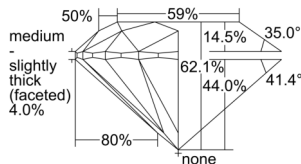

GIA®

FACSIMILE

GIA NATURAL DIAMOND DOSSIER®

November 26, 2024
GIA Report Number 7506788771
Shape and Cutting Style ..... Round Brilliant
Measurements ..... 5.11 - 5.12 x 3.18 mm

GRADING RESULTS

Carat Weight ..... 0.51 carat
Color Grade ..... D
Clarity Grade S11
Cut Grade ..... Excellent

ADDITIONAL GRADING INFORMATION

Polish ..... Excellent
Symmetry ..... Excellent
Fluorescence ..... None
Clarity Characteristics ..... Crystal, Cloud
Inscription(s): GIA 7506788771

GIA REPORT 7506788771

Verify this report at GIA.edu

PROPORTIONS

Profile to actual proportions

GRADING SCALES

GIA COLOR SCALE	GIA CLARITY SCALE	GIA CUT SCALE	
D	FLAWLESS	EXCELLENT	
E	INTERNALLY FLAWLESS		
F		VVS₁	VERY GOOD
G	VVS₂		
H	VS₁	GOOD	
I	VS₂		
J	S1₁	FAIR	
K	S1₂		
L	I₁	POOR	
M	I₂		
N	I₃		
O			
P			
Q			
R			
S			
T			
U			
V			
W			
X			
Y			
Z