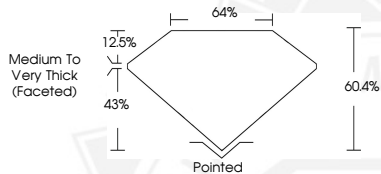

December 5, 2025
IGI Report Number **750579968**
PEAR BRILLIANT
NATURAL DIAMOND
7.60 X 5.07 X 3.06 MM
Carat Weight **0.70 CARAT**
Color Grade **I**
Clarity Grade **VS 2**
Cut Grade **VERY GOOD**
Polish **VERY GOOD**
Symmetry **GOOD**
Fluorescence **NONE**
Inscription(s) **IGI 750579968**

December 5, 2025
IGI Report Number **750579968**
PEAR BRILLIANT
NATURAL DIAMOND
7.60 X 5.07 X 3.06 MM
Carat Weight **0.70 CARAT**
Color Grade **I**
Clarity Grade **VS 2**
Cut Grade **VERY GOOD**
Polish **VERY GOOD**
Symmetry **GOOD**
Fluorescence **NONE**
Inscription(s) **IGI 750579968**