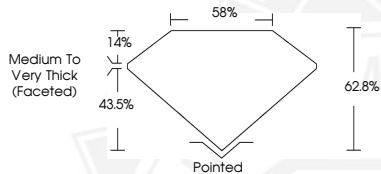

December 5, 2025
IGI Report Number **750579871**
PEAR BRILLIANT
NATURAL DIAMOND
6.54 X 3.95 X 2.48 MM
Carat Weight **0.38 CARAT**
Color Grade **H**
Clarity Grade **VS 1**
Cut Grade **VERY GOOD**
Polish **VERY GOOD**
Symmetry **VERY GOOD**
Fluorescence **NONE**
Inscription(s) **IGI 750579871**

December 5, 2025
IGI Report Number **750579871**
PEAR BRILLIANT
NATURAL DIAMOND
6.54 X 3.95 X 2.48 MM
Carat Weight **0.38 CARAT**
Color Grade **H**
Clarity Grade **VS 1**
Cut Grade **VERY GOOD**
Polish **VERY GOOD**
Symmetry **VERY GOOD**
Fluorescence **NONE**
Inscription(s) **IGI 750579871**