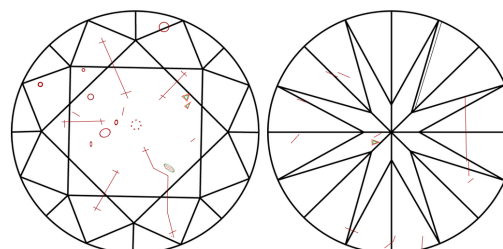

January 30, 2026  
IGI Report Number **750557191**  
Description **NATURAL DIAMOND**  
Shape and Cutting Style **ROUND BRILLIANT**  
Measurements **6.73 - 6.78 X 4.06 MM**

**GRADING RESULTS**

Carat Weight **1.19 CARAT**  
Color Grade **G**  
Clarity Grade **I 2**  
Cut Grade **VERY GOOD**

**ADDITIONAL GRADING INFORMATION**

Polish **VERY GOOD**  
Symmetry **VERY GOOD**  
Fluorescence **NONE**  
Inscription(s) **IGI 750557191**

Comments: Additional clouds not shown. Additional twinning wisps not shown. Surface grain lines present.

**PROPORTIONS**

Sample Image Used

**CLARITY CHARACTERISTICS**

**KEY TO SYMBOLS**

Red symbols indicate internal characteristics.  
Green symbols indicate external characteristics.

**COLOR**

D - F	G - J	K - M	N - R	S - Z	FANCY
Colorless	Near Colorless	Slightly Tinted	Very Light Color	Light Color	

**CLARITY**

FL	IF	VVS <sup>1-2</sup>	VS <sup>1-2</sup>	SI <sup>1-2</sup>	I <sup>1-3</sup>
Flawless	Internally Flawless	Very Very Slightly Included	Very Slightly Included	Slightly Included	Included

January 30, 2026	IGI Report No 750557191	ROUND BRILLIANT	6.73 - 6.78 X 4.06 MM	1.19 CARAT	G	I 2	VERY GOOD	60.2%	60%	Slightly Thick To Thick (Faceted)	Abraded	VERY GOOD	VERY GOOD	VERY GOOD	NONE	IGI 750557191	Additional clouds not shown. Additional twinning wisps not shown. Surface grain lines present.
------------------	-------------------------	-----------------	-----------------------	------------	---	-----	-----------	-------	-----	-----------------------------------	---------	-----------	-----------	-----------	------	---------------	--