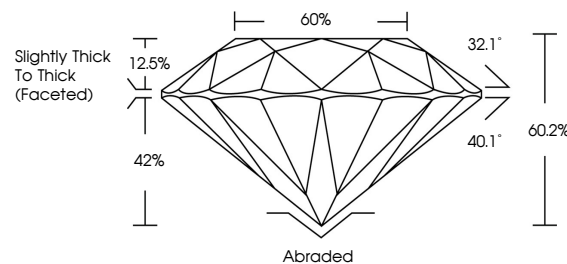

**ELECTRONIC COPY**

750557191  
Report verification at [igi.org](http://igi.org)

January 30, 2026  
IGI Report Number **750557191**  
Description **NATURAL DIAMOND**  
Shape and Cutting Style **ROUND BRILLIANT**  
Measurements **6.73 - 6.78 X 4.06 MM**

**GRADING RESULTS**

Carat Weight **1.19 CARAT**  
Color Grade **G**  
Clarity Grade **I 2**  
Cut Grade **VERY GOOD**

**ADDITIONAL GRADING INFORMATION**

Polish **VERY GOOD**  
Symmetry **VERY GOOD**  
Fluorescence **NONE**  
Inscription(s) **IGI 750557191**  
Comments: Additional clouds not shown. Additional twinning wisps not shown. Surface grain lines present.

January 30, 2026  
IGI Report Number **750557191**  
Description **NATURAL DIAMOND**  
Shape and Cutting Style **ROUND BRILLIANT**  
Measurements **6.73 - 6.78 X 4.06 MM**

**GRADING RESULTS**

Carat Weight **1.19 CARAT**  
Color Grade **G**  
Clarity Grade **I 2**  
Cut Grade **VERY GOOD**

**PROPORTIONS**

Sample Image Used

**CLARITY CHARACTERISTICS**

**KEY TO SYMBOLS**

Red symbols indicate internal characteristics.  
Green symbols indicate external characteristics.

**COLOR**

D - F	G - J	K - M	N - R	S - Z	FANCY
Colorless	Near Colorless	Slightly Tinted	Very Light Color	Light Color	