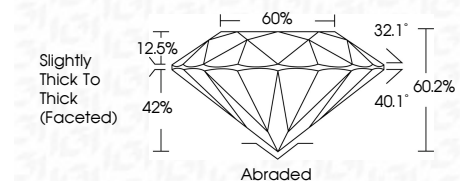

**ELECTRONIC COPY**

750557191  
Report verification at [igi.org](http://igi.org)

January 30, 2026  
IGI Report Number **750557191**  
Description **NATURAL DIAMOND**  
Shape and Cutting Style **ROUND BRILLIANT**  
Measurements **6.73 - 6.78 X 4.06 MM**

**GRADING RESULTS**

Carat Weight **1.19 CARAT**  
Color Grade **G**  
Clarity Grade **I 2**  
Cut Grade **VERY GOOD**

**ADDITIONAL GRADING INFORMATION**

Polish **VERY GOOD**  
Symmetry **VERY GOOD**  
Fluorescence **NONE**  
Inscription(s) **IGI 750557191**  
Comments: Additional clouds not shown. Additional twinning wisps not shown. Surface grain lines present.

January 30, 2026  
IGI Report Number **750557191**  
Description **NATURAL DIAMOND**  
Shape and Cutting Style **ROUND BRILLIANT**  
Measurements **6.73 - 6.78 X 4.06 MM**

**GRADING RESULTS**

Carat Weight **1.19 CARAT**  
Color Grade **G**  
Clarity Grade **I 2**  
Cut Grade **VERY GOOD**

**CLARITY**

FL	IF	VVS <sup>1-2</sup>	VS <sup>1-2</sup>	SI <sup>1-2</sup>	I <sup>1-3</sup>
Flawless	Internally Flawless	Very Very Slightly Included	Very Slightly Included	Slightly Included	Included

January 30, 2026	IGI Report No 750557191	ROUND BRILLIANT	6.73 - 6.78 X 4.06 MM	1.19 CARAT	G	I 2	VERY GOOD	60.2%	60%	Slightly Thick To Thick (Faceted)	Abraded	VERY GOOD	VERY GOOD	VERY GOOD	NONE	IGI 750557191	Additional clouds not shown. Additional twinning wisps not shown. Surface grain lines present.
------------------	-------------------------	-----------------	-----------------------	------------	---	-----	-----------	-------	-----	-----------------------------------	---------	-----------	-----------	-----------	------	---------------	--