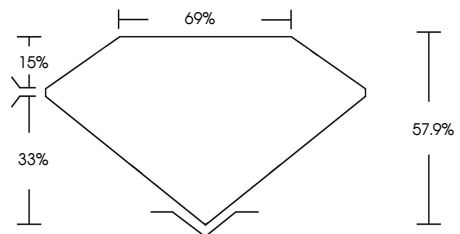

**ELECTRONIC COPY**

750550037  
Report verification at [igi.org](http://igi.org)

January 26, 2026  
IGI Report Number **750550037**  
Description **NATURAL DIAMOND**  
Shape and Cutting Style **SQUARE EMERALD CUT**  
Measurements **6.70 X 6.61 X 3.83 MM**  
**GRADING RESULTS**  
Carat Weight **1.74 CARAT**  
Color Grade **NATURAL FANCY BLACK**

January 26, 2026  
IGI Report Number **750550037**  
Description **NATURAL DIAMOND**  
Shape and Cutting Style **SQUARE EMERALD CUT**  
Measurements **6.70 X 6.61 X 3.83 MM**  
**GRADING RESULTS**  
Carat Weight **1.74 CARAT**  
Color Grade **NATURAL FANCY BLACK**  
**ADDITIONAL GRADING INFORMATION**  
Fluorescence **NONE**  
Inscription(s) **750550037**

**PROPORTIONS**

Sample Image Used

**COLOR**

D - F	G - J	K - M	N - R	S - Z	FANCY
Colorless	Near Colorless	Slightly Tinted	Very Light Color	Light Color	

**CLARITY**

FL	IF	VVS <sup>1-2</sup>	VS <sup>1-2</sup>	SI <sup>1-2</sup>	I <sup>1-3</sup>
Flawless	Internally Flawless	Very Very Slightly Included	Very Slightly Included	Slightly Included	Included

**ADDITIONAL GRADING INFORMATION**

Fluorescence **NONE**  
Inscription(s) **750550037**

**IGI**

January 26, 2026  
IGI Report No 750550037  
**SQUARE EMERALD CUT**  
6.70 X 6.61 X 3.83 MM  
1.74 CARAT  
NATURAL FANCY BLACK  
57.9%  
69%  
NONE  
750550037