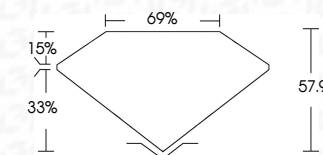

**ELECTRONIC COPY**

750550037  
Report verification at [igi.org](http://igi.org)

January 26, 2026  
IGI Report Number **750550037**  
Description **NATURAL DIAMOND**  
Shape and Cutting Style **SQUARE EMERALD CUT**  
Measurements **6.70 X 6.61 X 3.83 MM**  
**GRADING RESULTS**  
Carat Weight **1.74 CARAT**  
Color Grade **NATURAL FANCY BLACK**

January 26, 2026  
IGI Report Number **750550037**  
Description **NATURAL DIAMOND**  
Shape and Cutting Style **SQUARE EMERALD CUT**  
Measurements **6.70 X 6.61 X 3.83 MM**  
**GRADING RESULTS**  
Carat Weight **1.74 CARAT**  
Color Grade **NATURAL FANCY BLACK**  
**ADDITIONAL GRADING INFORMATION**  
Fluorescence **NONE**  
Inscription(s) **750550037**

**PROPORTIONS**

Sample Image Used

**COLOR**

D - F	G - J	K - M	N - R	S - Z	FANCY
Colorless	Near Colorless	Slightly Tinted	Very Light Color	Light Color	

**CLARITY**

FL	IF	VVS <sup>1-2</sup>	VS <sup>1-2</sup>	SI <sup>1-2</sup>	I <sup>1-3</sup>
Flawless	Internally Flawless	Very Very Slightly Included	Very Slightly Included	Slightly Included	Included

**ADDITIONAL GRADING INFORMATION**

Fluorescence **NONE**  
Inscription(s) **750550037**

**IGI**

January 26, 2026  
IGI Report No 750550037  
**SQUARE EMERALD CUT**  
6.70 X 6.61 X 3.83 MM  
1.74 CARAT  
NATURAL FANCY BLACK  
57.9%  
69%  
NONE  
750550037