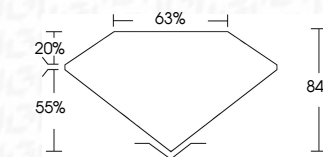

ELECTRONIC COPY

750550034
Report verification at igi.org

January 23, 2026
IGI Report Number **750550034**
Description **NATURAL DIAMOND**
Shape and Cutting Style **PRINCESS CUT**
Measurements **4.59 X 4.57 X 3.87 MM**
GRADING RESULTS
Carat Weight **0.75 CARAT**
Color Grade **NATURAL FANCY BLACK**

January 23, 2026
IGI Report Number **750550034**
Description **NATURAL DIAMOND**
Shape and Cutting Style **PRINCESS CUT**
Measurements **4.59 X 4.57 X 3.87 MM**
GRADING RESULTS
Carat Weight **0.75 CARAT**
Color Grade **NATURAL FANCY BLACK**
ADDITIONAL GRADING INFORMATION
Fluorescence **NONE**
Inscription(s) **750550034**

PROPORTIONS

Sample Image Used

COLOR

D - F	G - J	K - M	N - R	S - Z	FANCY
Colorless	Near Colorless	Slightly Tinted	Very Light Color	Light Color	

CLARITY

FL	IF	VVS ¹⁻²	VS ¹⁻²	SI ¹⁻²	I ¹⁻³
Flawless	Internally Flawless	Very Very Slightly Included	Very Slightly Included	Slightly Included	Included

ADDITIONAL GRADING INFORMATION

Fluorescence **NONE**
Inscription(s) **750550034**

IGI

January 23, 2026
IGI Report No 750550034
PRINCESS CUT
Carat Weight **0.75 CARAT**
Color Grade **NATURAL FANCY BLACK**
Depth **84.7%**
Table **63%**
Culet **NONE**
Fluorescence **NONE**
Inscription(s) **750550034**