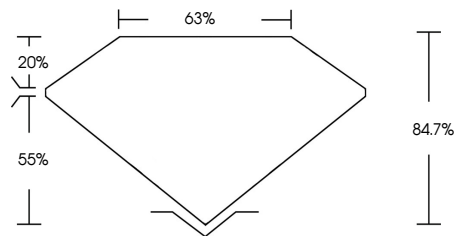

ELECTRONIC COPY

750550034
Report verification at igi.org

January 23, 2026
IGI Report Number **750550034**
Description **NATURAL DIAMOND**
Shape and Cutting Style **PRINCESS CUT**
Measurements **4.59 X 4.57 X 3.87 MM**
GRADING RESULTS
Carat Weight **0.75 CARAT**
Color Grade **NATURAL FANCY BLACK**

January 23, 2026
IGI Report Number **750550034**
Description **NATURAL DIAMOND**
Shape and Cutting Style **PRINCESS CUT**
Measurements **4.59 X 4.57 X 3.87 MM**
GRADING RESULTS
Carat Weight **0.75 CARAT**
Color Grade **NATURAL FANCY BLACK**
ADDITIONAL GRADING INFORMATION
Fluorescence **NONE**
Inscription(s) **750550034**

PROPORTIONS

Sample Image Used

COLOR

D - F	G - J	K - M	N - R	S - Z	FANCY
Colorless	Near Colorless	Slightly Tinted	Very Light Color	Light Color	

CLARITY

FL	IF	VVS ¹⁻²	VS ¹⁻²	SI ¹⁻²	I ¹⁻³
Flawless	Internally Flawless	Very Very Slightly Included	Very Slightly Included	Slightly Included	Included

ADDITIONAL GRADING INFORMATION

Fluorescence **NONE**
Inscription(s) **750550034**

IGI

January 23, 2026
IGI Report No 750550034
PRINCESS CUT
Carat Weight **0.75 CARAT**
Color Grade **NATURAL FANCY BLACK**
Depth **84.7%**
Table **63%**
Culet **NONE**
Fluorescence **NONE**
Inscription(s) **750550034**