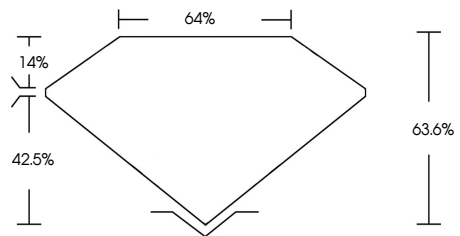

ELECTRONIC COPY

750550023
Report verification at igi.org

January 23, 2026
IGI Report Number **750550023**
Description **NATURAL DIAMOND**
Shape and Cutting Style **EMERALD MIXED CUT**
Measurements **4.95 X 4.61 X 2.93 MM**
GRADING RESULTS
Carat Weight **0.66 CARAT**
Color Grade **NATURAL FANCY BLACK**

January 23, 2026
IGI Report Number **750550023**
Description **NATURAL DIAMOND**
Shape and Cutting Style **EMERALD MIXED CUT**
Measurements **4.95 X 4.61 X 2.93 MM**
GRADING RESULTS
Carat Weight **0.66 CARAT**
Color Grade **NATURAL FANCY BLACK**
ADDITIONAL GRADING INFORMATION
Fluorescence **NONE**
Inscription(s) **750550023**

PROPORTIONS

Sample Image Used

COLOR

D - F	G - J	K - M	N - R	S - Z	FANCY
Colorless	Near Colorless	Slightly Tinted	Very Light Color	Light Color	

CLARITY

FL	IF	VVS ¹⁻²	VS ¹⁻²	SI ¹⁻²	I ¹⁻³
Flawless	Internally Flawless	Very Very Slightly Included	Very Slightly Included	Slightly Included	Included

ADDITIONAL GRADING INFORMATION

Fluorescence **NONE**
Inscription(s) **750550023**

IGI

January 23, 2026
IGI Report No 750550023
EMERALD MIXED CUT
Carat Weight **0.66 CARAT**
Color Grade **NATURAL FANCY BLACK**
Depth **63.6%**
Table **64%**
Culet **NONE**
Fluorescence **NONE**
Inscription(s) **750550023**