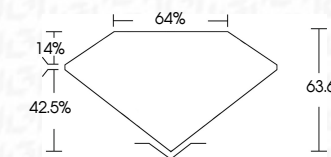

ELECTRONIC COPY

750550023
Report verification at igi.org

January 23, 2026
IGI Report Number **750550023**
Description **NATURAL DIAMOND**
Shape and Cutting Style **EMERALD MIXED CUT**
Measurements **4.95 X 4.61 X 2.93 MM**
GRADING RESULTS
Carat Weight **0.66 CARAT**
Color Grade **NATURAL FANCY BLACK**

January 23, 2026
IGI Report Number **750550023**
Description **NATURAL DIAMOND**
Shape and Cutting Style **EMERALD MIXED CUT**
Measurements **4.95 X 4.61 X 2.93 MM**
GRADING RESULTS
Carat Weight **0.66 CARAT**
Color Grade **NATURAL FANCY BLACK**
ADDITIONAL GRADING INFORMATION
Fluorescence **NONE**
Inscription(s) **750550023**

PROPORTIONS

Sample Image Used

COLOR

D - F	G - J	K - M	N - R	S - Z	FANCY
Colorless	Near Colorless	Slightly Tinted	Very Light Color	Light Color	

CLARITY

FL	IF	VVS ¹⁻²	VS ¹⁻²	SI ¹⁻²	I ¹⁻³
Flawless	Internally Flawless	Very Very Slightly Included	Very Slightly Included	Slightly Included	Included

ADDITIONAL GRADING INFORMATION

Fluorescence **NONE**
Inscription(s) **750550023**

IGI

January 23, 2026
IGI Report No 750550023
EMERALD MIXED CUT
Carat Weight **0.66 CARAT**
Color Grade **NATURAL FANCY BLACK**
Depth **63.6%**
Table **64%**
Culet **NONE**
Fluorescence **NONE**
Inscription(s) **750550023**