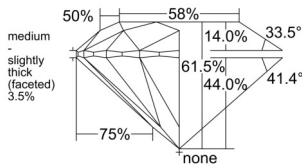

GIA®

FACSIMILE

GIA REPORT 7503990230

Verify this report at GIA.edu

GIA NATURAL DIAMOND DOSSIER®

December 12, 2024
GIA Report Number 7503990230
Shape and Cutting Style ..... Round Brilliant
Measurements ..... 5.43 - 5.46 x 3.35 mm

GRADING RESULTS

Carat Weight ..... 0.60 carat
Color Grade I
Clarity Grade S11
Cut Grade ..... Excellent

ADDITIONAL GRADING INFORMATION

Polish ..... Excellent
Symmetry ..... Excellent
Fluorescence ..... Faint
Clarity Characteristics ..... Cloud, Crystal
Inscription(s): GIA 7503990230

PROPORTIONS

Profile to actual proportions

GRADING SCALES

GIA COLOR SCALE

COLORESS	D
	E
	F
	G
	H
	I
	J
NEAR COLORESS	K
	L
FAIN	M
	N
	O
	P
VERY LIGHT	Q
	R
	S
	T
	U
	V
	W
	X
	Y
LIGHT	Z

GIA CLARITY SCALE

FLAWLESS	INTERNAL FLAWLESS	
		FLAWLESS
VERY VERY SLIGHTLY INCLUDED	VVS₁	
	VVS₂	
VERY SLIGHTLY INCLUDED	VS₁	
	VS₂	
SLIGHTLY INCLUDED	SI₁	
	SI₂	
INCLUDED	I₁	
	I₂	
	I₃	

GIA CUT SCALE

EXCELLENT	
	VERY GOOD
GOOD	
FAIR	
POOR