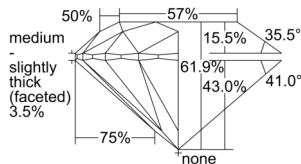

GIA®

FACSIMILE

GIA REPORT 7503366895

Verify this report at GIA.edu

GIA NATURAL DIAMOND DOSSIER®

September 09, 2024
GIA Report Number 7503366895
Shape and Cutting Style ..... Round Brilliant
Measurements ..... 4.75 - 4.78 x 2.95 mm

GRADING RESULTS

Carat Weight ..... 0.41 carat
Color Grade ..... E
Clarity Grade S11
Cut Grade ..... Excellent

ADDITIONAL GRADING INFORMATION

Polish ..... Excellent
Symmetry ..... Excellent
Fluorescence ..... None
Clarity Characteristics ..... Crystal, Cloud, Feather
Inscription(s): GIA 7503366895

PROPORTIONS

Profile to actual proportions

GRADING SCALES

GIA COLOR SCALE	GIA CLARITY SCALE	GIA CUT SCALE	
D	FLAWLESS	EXCELLENT	
E	INTERNALLY FLAWLESS		
F		VVS₁	VERY GOOD
G	VVS₂		
H	VS₁	GOOD	
I	VS₂		
J	S1₁	FAIR	
K	S1₂		
L	I₁	POOR	
M	I₂		
N	I₃		
O			
P			
Q			
R			
S			
T			
U			
V			
W			
X			
Y			
Z