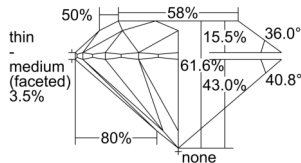

GIA®

FACSIMILE

GIA REPORT 7503323415

Verify this report at GIA.edu

GIA NATURAL DIAMOND DOSSIER®

August 30, 2024
GIA Report Number 7503323415
Shape and Cutting Style ..... Round Brilliant
Measurements ..... 5.11 - 5.13 x 3.15 mm

GRADING RESULTS

Carat Weight ..... 0.51 carat
Color Grade ..... D
Clarity Grade SI2
Cut Grade ..... Excellent

ADDITIONAL GRADING INFORMATION

Polish ..... Excellent
Symmetry ..... Excellent
Fluorescence ..... None
Clarity Characteristics ..... Crystal, Cloud
Inscription(s): GIA 7503323415

PROPORTIONS

Profile to actual proportions

GRADING SCALES

GIA COLOR SCALE	GIA CLARITY SCALE	GIA CUT SCALE	
D	FLAWLESS	EXCELLENT	
E	INTERNALLY FLAWLESS		
F		VVS₁	VERY GOOD
G	VVS₂		
H	VS₁	GOOD	
I	VS₂		
J	SI₁	FAIR	
K	SI₂		
L	I₁	POOR	
M	I₂		
N	I₃		
O			
P			
Q			
R			
S			
T			
U			
V			
W			
X			
Y			
Z