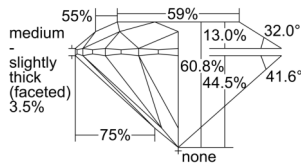

GIA®

FACSIMILE

GIA NATURAL DIAMOND DOSSIER®

August 02, 2024
GIA Report Number 7503096943
Shape and Cutting Style ..... Round Brilliant
Measurements ..... 5.17 - 5.21 x 3.16 mm

GRADING RESULTS

Carat Weight ..... 0.51 carat
Color Grade ..... F
Clarity Grade VS1
Cut Grade ..... Excellent

ADDITIONAL GRADING INFORMATION

Polish ..... Excellent
Symmetry ..... Excellent
Fluorescence ..... None
Clarity Characteristics..... Crystal, Cloud, Needle, Pinpoint
Inscription(s): GIA 7503096943

GIA REPORT 7503096943

Verify this report at GIA.edu

PROPORTIONS

Profile to actual proportions

GRADING SCALES

GIA COLOR SCALE	GIA CLARITY SCALE	GIA CUT SCALE	
D	FLAWLESS	EXCELLENT	
E	INTERNALLY FLAWLESS		
F		VVS₁	VERY GOOD
G	VVS₂		
H	VS₁	GOOD	
I	VS₂		
J	SI₁	FAIR	
K	SI₂		
L	I₁	POOR	
M	I₂		
N	I₃		
O			
P			
Q			
R			
S			
T			
U			
V			
W			
X			
Y			
Z