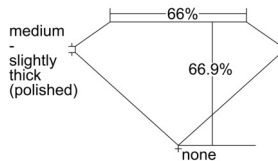

GIA®

FACSIMILE

GIA REPORT 7502948042

Verify this report at GIA.edu

GIA NATURAL DIAMOND DOSSIER®

December 06, 2024
GIA Report Number 7502948042
Shape and Cutting Style ..... Emerald Cut
Measurements ..... 7.17 x 4.44 x 2.97 mm

GRADING RESULTS

Carat Weight ..... 0.90 carat
Color Grade ..... F
Clarity Grade VS2

ADDITIONAL GRADING INFORMATION

Polish ..... Very Good
Symmetry ..... Very Good
Fluorescence ..... None
Clarity Characteristics ..... Crystal, Cloud
Inscription(s): GIA 7502948042

PROPORTIONS

Profile not to actual proportions

GRADING SCALES

GIA COLOR SCALE		GIA CLARITY SCALE			
COLORLESS	D	VERY VERY SLIGHTLY INCLUDED	FLAWLESS		
	E		INTERNALLY FLAWLESS		
	F	VERY SLIGHTLY INCLUDED	VVS₁		
	G		VVS₂		
	H		VS₁		
	NEAR COLORLESS	I	SLIGHTLY INCLUDED	VS₂	
		J		SI₁	
		FAINT	K	INCLUDED	SI₂
			L		I₁
			M		I₂
VERT LIGHT	N	LIGHT	I₃		
	O				
	P				
	Q				
	R