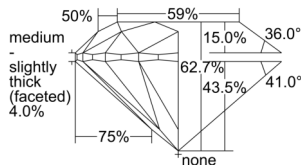

GIA®

FACSIMILE

GIA REPORT 7502906849

Verify this report at GIA.edu

GIA NATURAL DIAMOND DOSSIER®

November 28, 2024
GIA Report Number 7502906849
Shape and Cutting Style ..... Round Brilliant
Measurements ..... 5.60 - 5.65 x 3.53 mm

GRADING RESULTS

Carat Weight ..... 0.70 carat
Color Grade ..... H
Clarity Grade S11
Cut Grade ..... Excellent

ADDITIONAL GRADING INFORMATION

Polish ..... Excellent
Symmetry ..... Excellent
Fluorescence ..... None
Clarity Characteristics ..... Crystal
Inscription(s): GIA 7502906849

PROPORTIONS

Profile to actual proportions

GRADING SCALES

GIA COLOR SCALE

COLORED	D
	E
	F
	G
	H
	I
	J
NEAR COLORLESS	K
	L
	M
	N
	O
	P
	Q
	R
	S
	T
	U
	V
	W
	X
	Y
	Z

GIA CLARITY SCALE

FLAWLESS	VERY VERY SLIGHTLY INCLUDED	VVS₁	VVS₂	VERY SLIGHTLY INCLUDED	SI₁	SI₂	I₁	I₂	I₃	
										FLAWLESS
INTERNALLY FLAWLESS										

GIA CUT SCALE

EXCELLENT
VERY GOOD
GOOD
FAIR
POOR