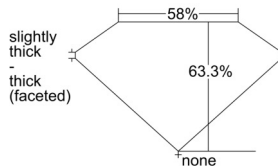

GIA®

FACSIMILE

GIA REPORT 7502814996

Verify this report at GIA.edu

GIA NATURAL DIAMOND DOSSIER®

November 06, 2024
GIA Report Number 7502814996
Shape and Cutting Style ..... Pear Brilliant
Measurements ..... 8.44 x 4.74 x 3.00 mm

GRADING RESULTS

Carat Weight ..... 0.70 carat
Color Grade ..... F
Clarity Grade VS1

ADDITIONAL GRADING INFORMATION

Polish ..... Excellent
Symmetry ..... Excellent
Fluorescence ..... Faint
Clarity Characteristics..... Crystal, Feather, Cloud, Needle
Inscription(s): GIA 7502814996

PROPORTIONS

Profile not to actual proportions

GRADING SCALES

GIA COLOR SCALE		GIA CLARITY SCALE		
NEAR COLORLESS	D	VERY VERY SLIGHTLY INCLUDED	FLAWLESS	
	E		INTERNALLY FLAWLESS	
	F	VERY SLIGHTLY INCLUDED	VS₁	
	G		VS₂	
	H		VS₁	
	FAINT	I	SLIGHTLY INCLUDED	VS₂
		J		SI₁
		K	INCLUDED	SI₂
		L		I₁
		M		I₂
LIGHT		N	Z	I₃
		O		
		P		
	Q			
	R			
	S