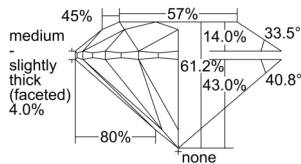

GIA®

FACSIMILE

GIA REPORT 7502774240

Verify this report at GIA.edu

GIA NATURAL DIAMOND DOSSIER®

November 06, 2024
GIA Report Number 7502774240
Shape and Cutting Style ..... Round Brilliant
Measurements ..... 4.77 - 4.81 x 2.93 mm

GRADING RESULTS

Carat Weight ..... 0.41 carat
Color Grade I
Clarity Grade SI2
Cut Grade ..... Excellent

ADDITIONAL GRADING INFORMATION

Polish ..... Excellent
Symmetry ..... Excellent
Fluorescence ..... None
Clarity Characteristics..... Crystal, Cloud, Feather
Inspection(s): GIA 7502774240

PROPORTIONS

Profile to actual proportions

GRADING SCALES

GIA COLOR SCALE	GIA CLARITY SCALE	GIA CUT SCALE	
D	FLAWLESS	EXCELLENT	
E	INTERNALLY FLAWLESS		
F		VVS₁	VERY GOOD
G	VVS₂		
H	VS₁	GOOD	
I	VS₂		
J	SI₁	FAIR	
K	SI₂		
L	I₁	POOR	
M	I₂		
N	I₃		
O			
P			
Q			
R			
S			
T			
U			
V			
W			
X			
Y			
Z