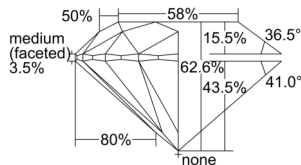

GIA®

FACSIMILE

GIA REPORT 7501366455

Verify this report at GIA.edu

GIA NATURAL DIAMOND DOSSIER®

September 09, 2024
GIA Report Number **7501366455**
Shape and Cutting Style ..... **Round Brilliant**
Measurements ..... **4.70 - 4.73 x 2.95 mm**

GRADING RESULTS

Carat Weight ..... **0.40 carat**
Color Grade ..... **E**
Clarity Grade **S11**
Cut Grade ..... **Excellent**

ADDITIONAL GRADING INFORMATION

Polish ..... **Excellent**
Symmetry ..... **Excellent**
Fluorescence ..... **None**
Clarity Characteristics ..... **Cloud, Feather**
Inscription(s): **GIA 7501366455**

PROPORTIONS

Profile to actual proportions

GRADING SCALES

GIA COLOR SCALE	GIA CLARITY SCALE	GIA CUT SCALE	
D	FLAWLESS	EXCELLENT	
E	INTERNALLY FLAWLESS		
F		VVS₁	VERY GOOD
G	VVS₂		
H	VS₁	GOOD	
I	VS₂		
J	S1₁	FAIR	
K	S1₂		
L	I₁	POOR	
M	I₂		
N	I₃		
O			
P			
Q			
R			
S			
T			
U			
V			
W			
X			
Y			
Z