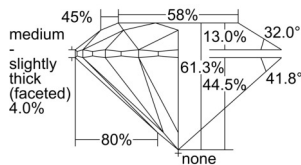

GIA®

FACSIMILE

GIA REPORT 7501351773

Verify this report at GIA.edu

GIA NATURAL DIAMOND DOSSIER®

September 11, 2024
GIA Report Number 7501351773
Shape and Cutting Style ..... Round Brilliant
Measurements ..... 4.45 - 4.48 x 2.74 mm

GRADING RESULTS

Carat Weight ..... 0.33 carat
Color Grade ..... G
Clarity Grade VVS1
Cut Grade ..... Excellent

ADDITIONAL GRADING INFORMATION

Polish ..... Excellent
Symmetry ..... Excellent
Fluorescence ..... Strong Blue
Clarity Characteristics..... Pinpoint, Feather, Chip
Inspection(s): GIA 7501351773

PROPORTIONS

Profile to actual proportions

GRADING SCALES

GIA COLOR SCALE	GIA CLARITY SCALE	GIA CUT SCALE	
D	FLAWLESS	EXCELLENT	
E	INTERNALLY FLAWLESS		
F		VVS₁	VERY GOOD
G	VVS₂		
H	VS₁	GOOD	
I	VS₂		
J	SI₁	FAIR	
K	SI₂		
L	I₁	POOR	
M	I₂		
N	I₃		
O			
P			
Q			
R			
S			
T			
U			
V			
W			
X			
Y			
Z