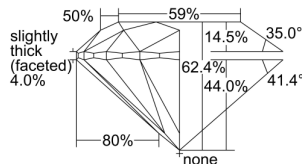

GIA®

FACSIMILE

GIA REPORT 7498917557

Verify this report at GIA.edu

GIA NATURAL DIAMOND DOSSIER®

July 15, 2024
GIA Report Number 7498917557
Shape and Cutting Style ..... Round Brilliant
Measurements ..... 5.89 - 5.92 x 3.69 mm

GRADING RESULTS

Carat Weight ..... 0.80 carat
Color Grade ..... G
Clarity Grade S11
Cut Grade ..... Excellent

ADDITIONAL GRADING INFORMATION

Polish ..... Excellent
Symmetry ..... Excellent
Fluorescence ..... None
Clarity Characteristics ..... Cloud
Inscription(s): GIA 7498917557

PROPORTIONS

Profile to actual proportions