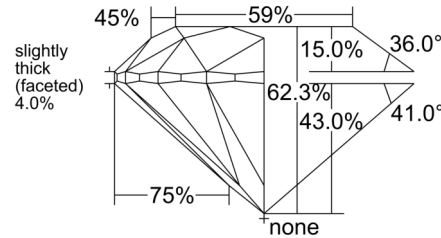

GIA REPORT
7498874679

Verify this report at GIA.edu

FACSIMILE

This is a digital representation of the original GIA Report. This representation might not be accepted in lieu of the original GIA Report in certain circumstances. The original GIA Report includes certain security features which are not reproducible on this facsimile.

GIA NATURAL DIAMOND GRADING REPORT

August 12, 2024
GIA Report Number 7498874679
Shape and Cutting Style ..... Round Brilliant
Measurements ..... 6.35 - 6.40 x 3.97 mm

GRADING RESULTS

Carat Weight ..... 1.01 carat
Color Grade ..... G
Clarity Grade SI1
Cut Grade ..... Excellent

ADDITIONAL GRADING INFORMATION

Polish ..... Excellent
Symmetry ..... Excellent
Fluorescence ..... None
Inscription(s): GIA 7498874679

Comments: Clouds, pinpoints and surface graining are not shown.

PROPORTIONS

Profile to actual proportions