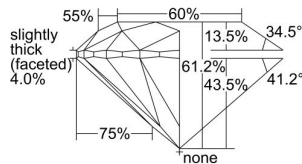

GIA®

FACSIMILE

GIA REPORT

7498834049

Verify this report at GIA.edu

GIA NATURAL DIAMOND DOSSIER®

July 04, 2024
GIA Report Number **7498834049**
Shape and Cutting Style ..... **Round Brilliant**
Measurements ..... **4.64 - 4.66 x 2.84 mm**

GRADING RESULTS

Carat Weight ..... **0.38 carat**
Color Grade ..... **I**
Clarity Grade **VS1**
Cut Grade ..... **Excellent**

ADDITIONAL GRADING INFORMATION

Polish ..... **Excellent**
Symmetry ..... **Excellent**
Fluorescence ..... **Medium Blue**
Clarity Characteristics..... **Crystal, Pinpoint**
Inscription(s): **GIA 7498834049**

PROPORTIONS

Profile to actual proportions

GRADING SCALES

GIA COLOR SCALE

COLORLESS	D
	E
	F
	G
	H
	I
NEAR COLORLESS	J
	K
	L
FAIN	M
	N
	O
	P
	Q
VERY LIGHT	R
	S
	T
	U
	V
	W
	X
	Y
LIGHT	Z

GIA CLARITY SCALE

FLAWLESS	INTERNAL FLAWLESS	
		FLAWLESS
VERY VERY SLIGHTLY INCLUDED	VVS₁	
	VVS₂	
VERY SLIGHTLY INCLUDED	VS₁	
	VS₂	
SLIGHTLY INCLUDED	SI₁	
	SI₂	
INCLUDED	I₁	
	I₂	
	I₃	

GIA CUT SCALE

EXCELLENT
VERY GOOD
GOOD
FAIR
POOR