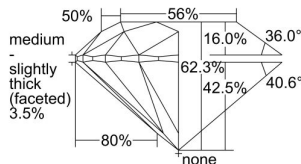

GIA®

FACSIMILE

GIA NATURAL DIAMOND DOSSIER®

June 26, 2024
GIA Report Number **7498760604**
Shape and Cutting Style ..... **Round Brilliant**
Measurements ..... **5.51 - 5.55 x 3.44 mm**

GRADING RESULTS

Carat Weight ..... **0.65 carat**
Color Grade ..... **F**
Clarity Grade **S12**
Cut Grade ..... **Excellent**

ADDITIONAL GRADING INFORMATION

Polish ..... **Excellent**
Symmetry ..... **Excellent**
Fluorescence ..... **None**
Clarity Characteristics..... **Crystal, Cloud**
Inscription(s): **GIA 7498760604**

GIA REPORT 7498760604

Verify this report at GIA.edu

PROPORTIONS

Profile to actual proportions

GRADING SCALES

GIA COLOR SCALE

COLORESS	D
	E
	F
	G
	H
	I
	J
NEAR COLORESS	K
	L
Faint	M
	N
	O
	P
Very Light	Q
	R
	S
	T
	U
	V
	W
	X
	Y
Light	Z

GIA CLARITY SCALE

VERY VERY SLIGHTLY INCLUDED	FLAWLESS
	INTERNALLY FLAWLESS
VERY SLIGHTLY INCLUDED	VVS₁
	VVS₂
SLIGHTLY INCLUDED	VS₁
	VS₂
INCLUDED	I₁
	I₂
	I₃

GIA CUT SCALE

EXCELLENT
VERY GOOD
GOOD
FAIR
POOR