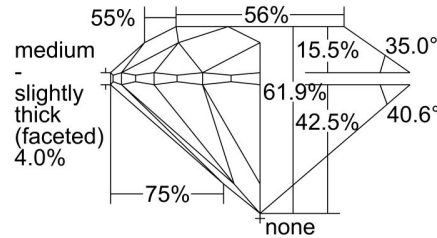

GIA NATURAL DIAMOND GRADING REPORT

June 21, 2024  
 GIA Report Number ..... 7498727881  
 Shape and Cutting Style ..... Round Brilliant  
 Measurements ..... 7.28 - 7.30 x 4.52 mm

GRADING RESULTS

Carat Weight ..... 1.50 carat  
 Color Grade ..... H  
 Clarity Grade ..... VS2  
 Cut Grade ..... Excellent

PROPORTIONS

Profile to actual proportions

CLARITY CHARACTERISTICS

KEY TO SYMBOLS\*

- Cloud
- Crystal
- Feather
- Needle
- Indented Natural
- Natural

\* Red symbols denote internal characteristics (inclusions). Green or black symbols denote external characteristics (blemishes). Diagram is an approximate representation of the diamond, and symbols shown indicate type, position, and approximate size of clarity characteristics. All clarity characteristics may not be shown. Details of finish are not shown.