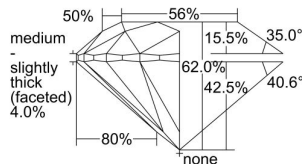

GIA®

FACSIMILE

GIA REPORT

7498411486

Verify this report at GIA.edu

GIA NATURAL DIAMOND DOSSIER®

May 21, 2024
GIA Report Number **7498411486**
Shape and Cutting Style ..... **Round Brilliant**
Measurements ..... **5.63 - 5.68 x 3.51 mm**

GRADING RESULTS

Carat Weight ..... **0.70 carat**
Color Grade ..... **H**
Clarity Grade **SI2**
Cut Grade ..... **Excellent**

ADDITIONAL GRADING INFORMATION

Polish ..... **Excellent**
Symmetry ..... **Excellent**
Fluorescence ..... **None**
Clarity Characteristics..... **Cloud, Crystal**
Inscription(s): **GIA 7498411486**

PROPORTIONS

Profile to actual proportions

GRADING SCALES

GIA COLOR SCALE

COLORLESS	D
	E
	F
	G
	H
	I
	J
NEAR COLORLESS	K
	L
	M
	N
	O
	P
	Q
	R
	S
	T
	U
	V
	W
	X
	Y
LIGHT	Z

GIA CLARITY SCALE

FLAWLESS	VERY VERY SLIGHTLY INCLUDED	VVS₁	VERY SLIGHTLY INCLUDED	SI₁	SLIGHTLY INCLUDED	I₁	
							FLAWLESS
INTERNALLY FLAWLESS	VERY SLIGHTLY INCLUDED	VVS₂	VERY SLIGHTLY INCLUDED	SI₂	SLIGHTLY INCLUDED	I₂	
		VS₁				I₃	
		VS₂					

GIA CUT SCALE

EXCELLENT
VERY GOOD
GOOD
FAIR
POOR