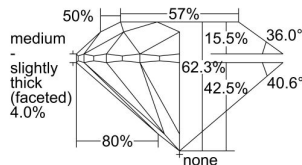

GIA®

FACSIMILE

GIA REPORT

7498144307

Verify this report at GIA.edu

GIA NATURAL DIAMOND DOSSIER®

April 19, 2024
GIA Report Number **7498144307**
Shape and Cutting Style ..... **Round Brilliant**
Measurements ..... **4.68 - 4.71 x 2.92 mm**

GRADING RESULTS

Carat Weight ..... **0.40 carat**
Color Grade ..... **D**
Clarity Grade **VS2**
Cut Grade ..... **Excellent**

ADDITIONAL GRADING INFORMATION

Polish ..... **Excellent**
Symmetry ..... **Excellent**
Fluorescence ..... **None**
Clarity Characteristics ..... **Crystal**
Inscription(s): **GIA 7498144307**

PROPORTIONS

Profile to actual proportions

GRADING SCALES

GIA COLOR SCALE	GIA CLARITY SCALE	GIA CUT SCALE	
D	FLAWLESS	EXCELLENT	
E	INTERNALLY FLAWLESS		
F		VVS₁	VERY GOOD
G	VVS₂		
H	VS₁	GOOD	
I	VS₂		
J	SI₁	FAIR	
K	SI₂		
L	I₁	POOR	
M	I₂		
N	I₃		
O			
P			
Q			
R			
S			
T			
U			
V			
W			
X			
Y			
Z