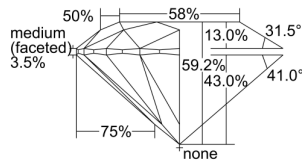

GIA®

FACSIMILE

GIA REPORT

7496999729

Verify this report at GIA.edu

GIA NATURAL DIAMOND DOSSIER®

July 23, 2024
GIA Report Number **7496999729**
Shape and Cutting Style ..... **Round Brilliant**
Measurements ..... **3.75 - 3.78 x 2.23 mm**

GRADING RESULTS

Carat Weight ..... **0.19 carat**
Color Grade ..... **D**
Clarity Grade **VVS1**
Cut Grade ..... **Excellent**

ADDITIONAL GRADING INFORMATION

Polish ..... **Excellent**
Symmetry ..... **Excellent**
Fluorescence ..... **Medium Blue**
Clarity Characteristics ..... **Pinpoint**
Inscription(s): **GIA 7496999729**

PROPORTIONS

Profile to actual proportions

GRADING SCALES

GIA COLOR SCALE		GIA CLARITY SCALE		GIA CUT SCALE	
COLORLESS	D	VERY VERY SLIGHTLY INCLUDED	FLAWLESS	EXCELLENT	
	E		INTERNALLY FLAWLESS		
	F		VVS₁		
	G		VVS₂		
	NEAR COLORLESS	H	VERY SLIGHTLY INCLUDED	VS₁	VERY GOOD
		I		VS₂	
		J	SLIGHTLY INCLUDED	SI₁	FAIR
		K		SI₂	
	FLAWT	L	INCLUDED	I₁	POOR
		M		I₂	
N		I₃			
O					
P					
Q					
R					
S					
LIGHT	T				
	U				
	V				
	W				
	X				
	Y				
	Z