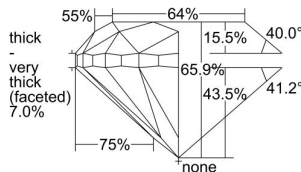

GIA®

FACSIMILE

GIA REPORT 7496770702

Verify this report at GIA.edu

GIA NATURAL DIAMOND DOSSIER®

June 27, 2024
GIA Report Number 7496770702
Shape and Cutting Style ..... Round Brilliant
Measurements ..... 4.85 - 4.89 x 3.21 mm

GRADING RESULTS

Carat Weight ..... 0.51 carat
Color Grade ..... D
Clarity Grade ..... Internally Flawless
Cut Grade ..... Good

ADDITIONAL GRADING INFORMATION

Polish ..... Excellent
Symmetry ..... Excellent
Fluorescence ..... None
Clarity Characteristics ..... Minor Details of Polish
Inspection(s): GIA 7496770702

PROPORTIONS

Profile to actual proportions