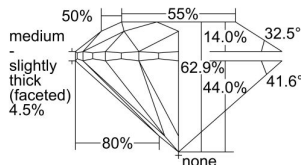

GIA®

FACSIMILE

GIA REPORT 7496558628

Verify this report at GIA.edu

GIA NATURAL DIAMOND DOSSIER®

June 06, 2024
GIA Report Number **7496558628**
Shape and Cutting Style ..... **Round Brilliant**
Measurements ..... **5.91 - 5.94 x 3.73 mm**

GRADING RESULTS

Carat Weight ..... **0.80 carat**
Color Grade ..... **E**
Clarity Grade **S11**
Cut Grade ..... **Excellent**

ADDITIONAL GRADING INFORMATION

Polish ..... **Excellent**
Symmetry ..... **Excellent**
Fluorescence ..... **None**
Clarity Characteristics..... **Feather, Cloud**
Inscription(s): **GIA 7496558628**

PROPORTIONS

Profile to actual proportions

GRADING SCALES

GIA COLOR SCALE

COLORED	D
	E
	F
	G
	H
	I
	J
NEAR COLORLESS	K
	L
	M
	N
	O
	P
	R
	S
	T
	U
	V
	W
	X
	Y
	Z

GIA CLARITY SCALE

FLAWLESS	INTERNAL FLAWLESS	
		FLAWLESS
VERY VERY SLIGHTLY INCLUDED	VVS₁	
	VVS₂	
VERY SLIGHTLY INCLUDED	VS₁	
	VS₂	
SLIGHTLY INCLUDED	SI₁	
	SI₂	
INCLUDED	I₁	
	I₂	
	I₃	

GIA CUT SCALE

EXCELLENT
VERY GOOD
GOOD
FAIR
POOR