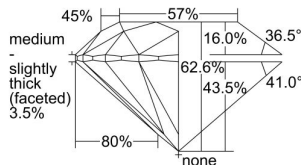

GIA®

FACSIMILE

GIA REPORT 7496290751

Verify this report at GIA.edu

GIA NATURAL DIAMOND DOSSIER®

May 07, 2024
GIA Report Number **7496290751**
Shape and Cutting Style ..... **Round Brilliant**
Measurements ..... **4.69 - 4.72 x 2.94 mm**

GRADING RESULTS

Carat Weight ..... **0.40 carat**
Color Grade ..... **E**
Clarity Grade **S11**
Cut Grade ..... **Excellent**

ADDITIONAL GRADING INFORMATION

Polish ..... **Excellent**
Symmetry ..... **Excellent**
Fluorescence ..... **Strong Blue**
Clarity Characteristics..... **Cloud, Crystal, Feather**
Inscription(s): **GIA 7496290751**

PROPORTIONS

Profile to actual proportions